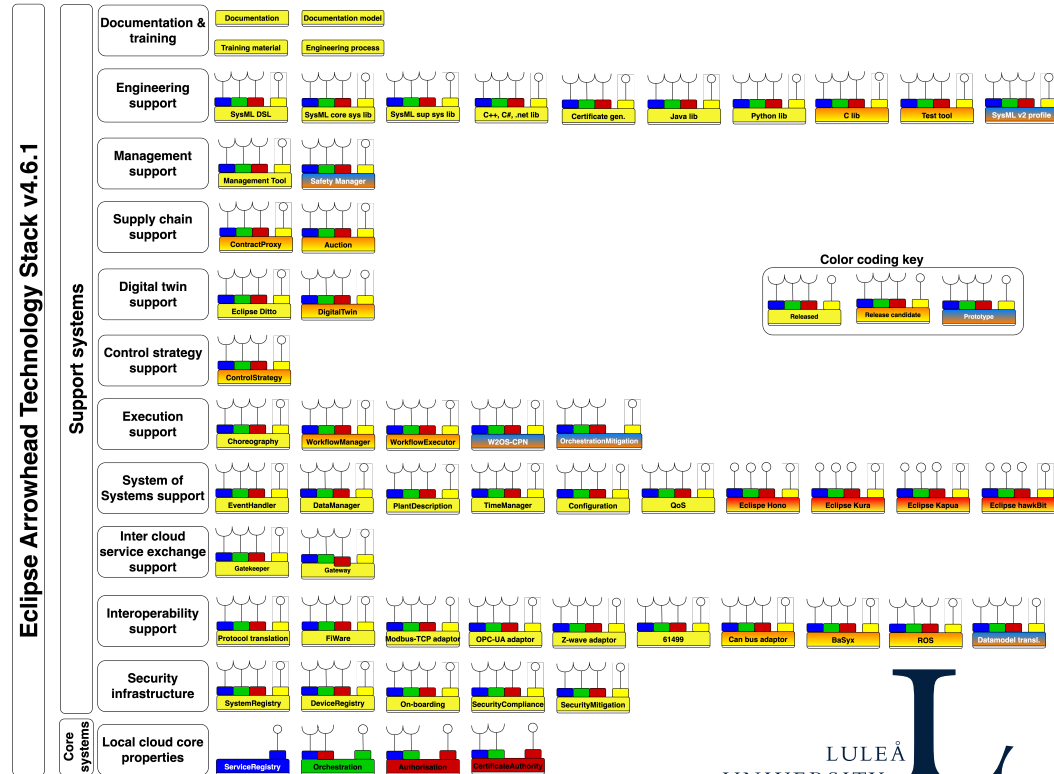

# AUTOMATION TECHNOLOGY

Cyber Physical Systems

LTU

# Industry 4.0 and. 5.0

- CPS have internationally leading expertise on Service Oriented Architecture
- CPS lead and participates in some of the largest EU project addressing the implementation and exploitation of SOA technologies for production automation. Project link examples are:
  - [arrowhead.eu](http://arrowhead.eu), [productive.eu](http://productive.eu), [AIMS50.eu](http://AIMS50.eu), [COP-PILOT.eu](http://COP-PILOT.eu)

# Eclipse Arrowhead

- A suit of microsystem and services providing a comprehensive infrastructure for using SOA for production automation at the edge
- Commercial uptake through a commercial ecosystem and large EU innovation action projects with large OEMS in multiple industrial domain: Steel, Automotive, Semiconductors, Paper & Pulp, ...

# Proven engineering efficiency

- Arrowhead Tools project
  - 28 industrial use cases
  - Engineering cost reduction - 80%
    - Spann 30-95%

■ <https://youtu.be/I6I70IKOSPI>